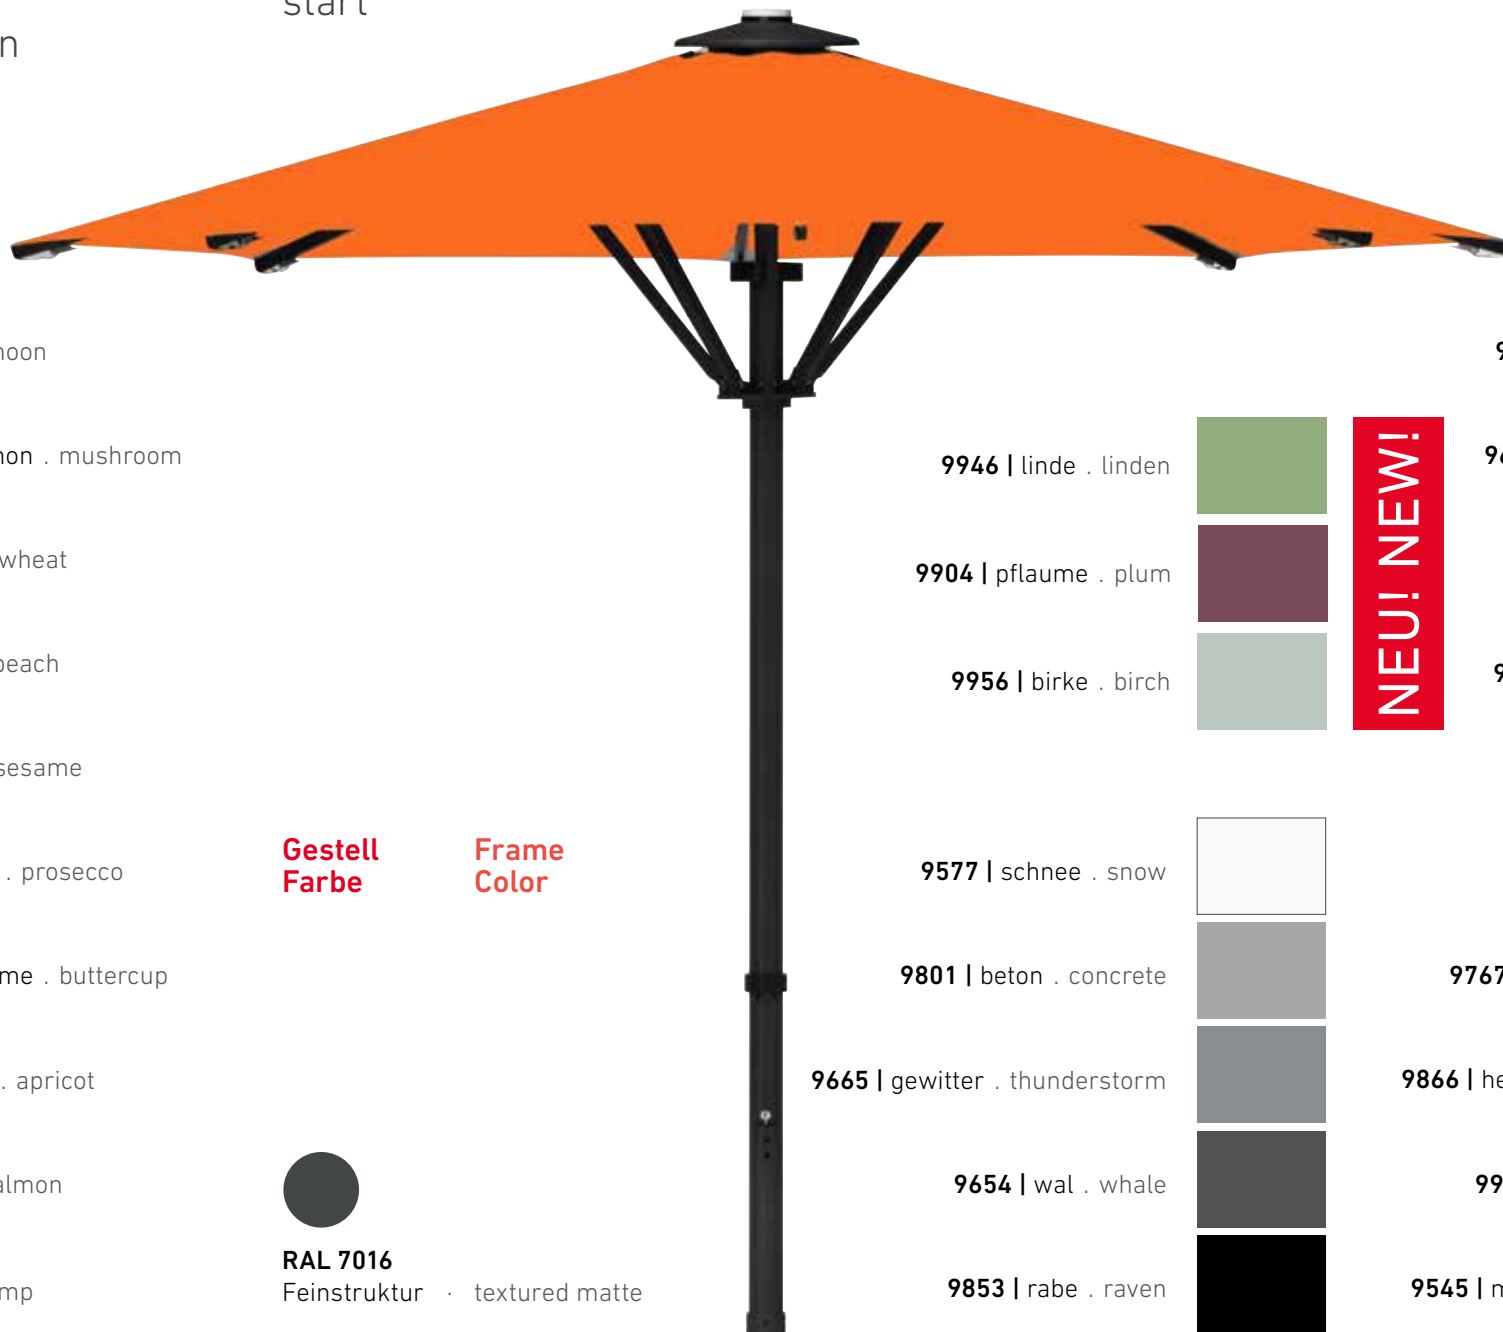

technical information

start

BAHAMA®